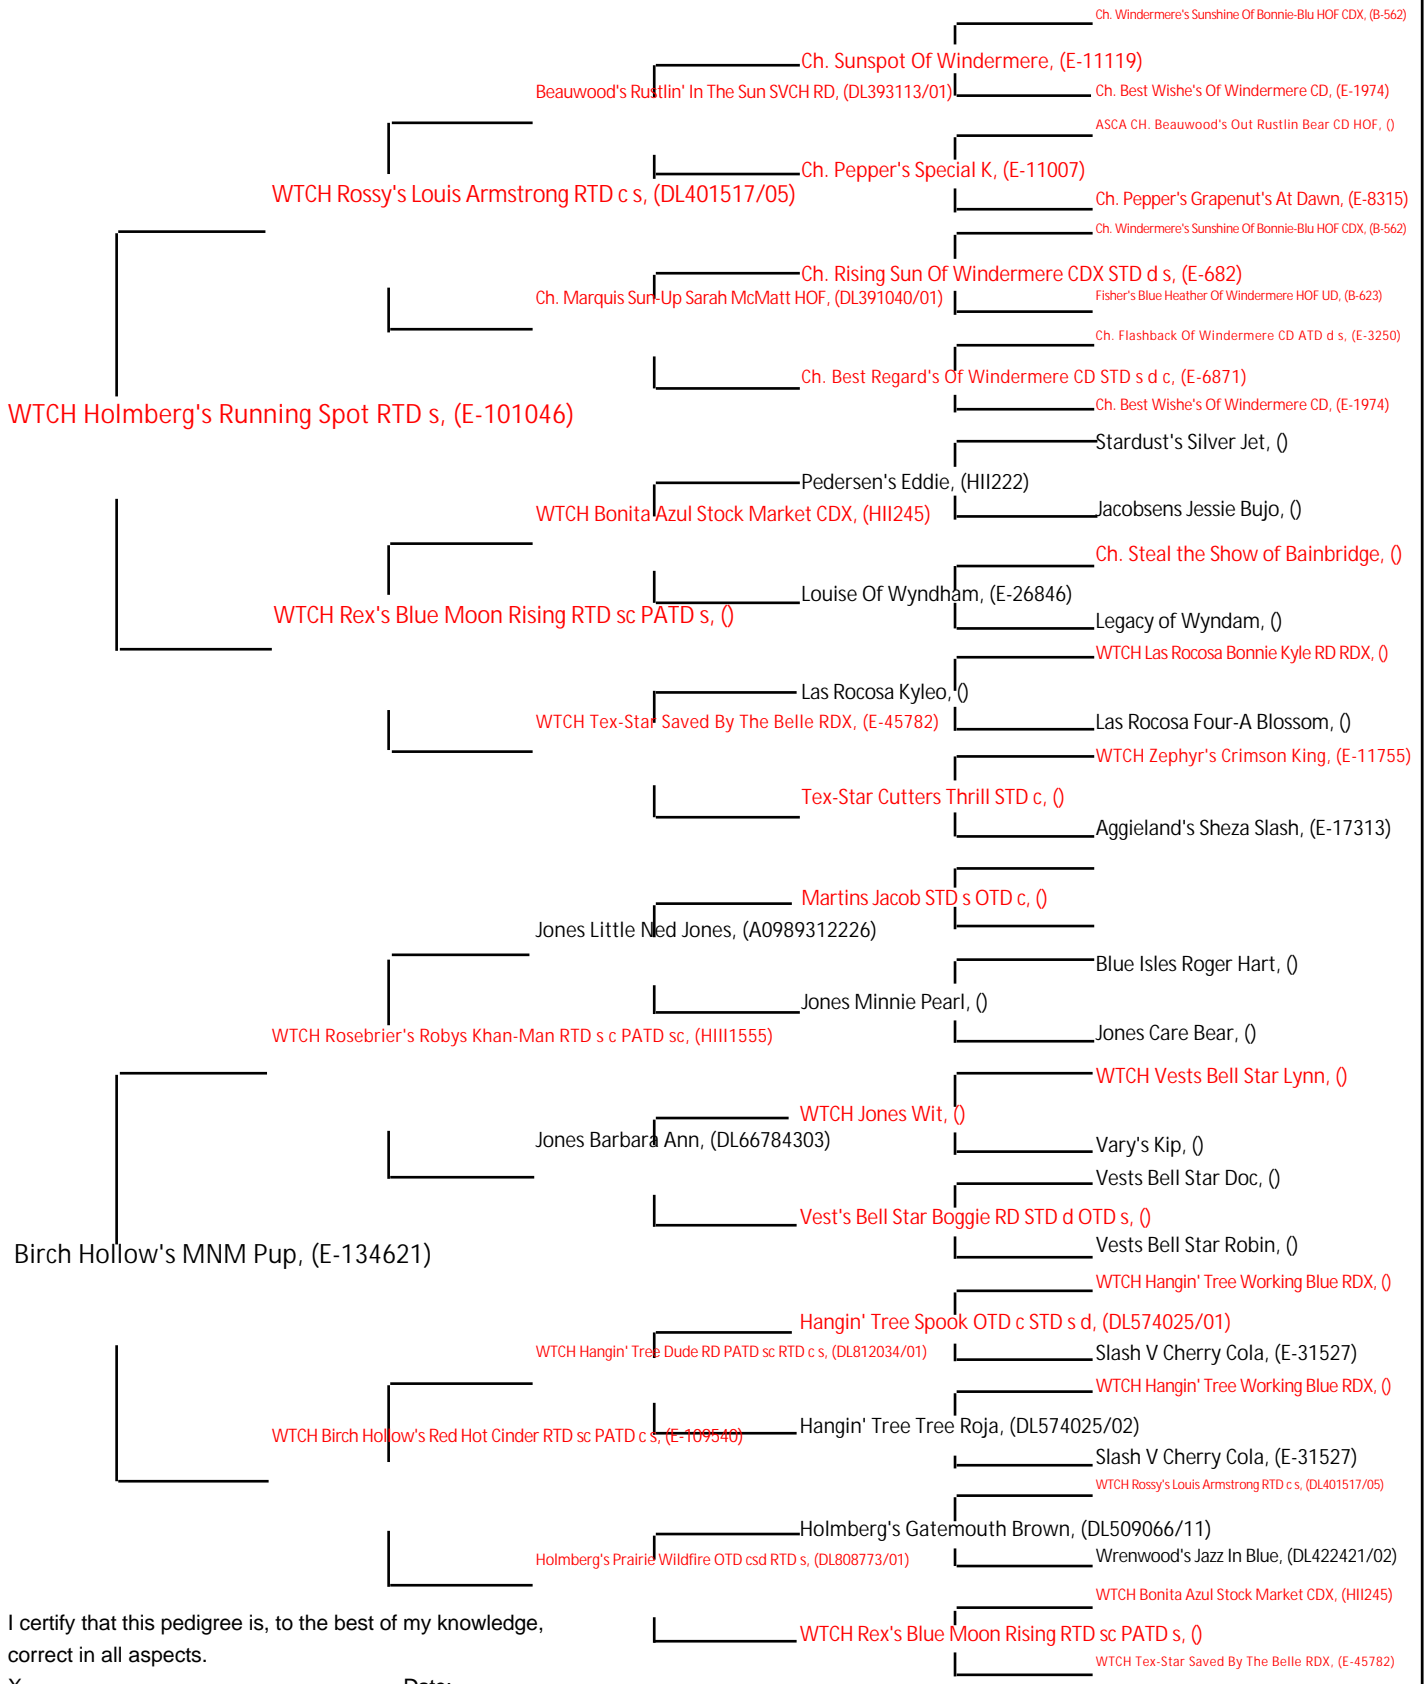

Cathy Lowe
 20941 Stillwell Road
 Linwood, Kansas 66052
 913-499-9892

Pedigree For Holmberg's Yippee Ki Yay

I certify that this pedigree is, to the best of my knowledge, correct in all aspects.

X _____ Date: _____